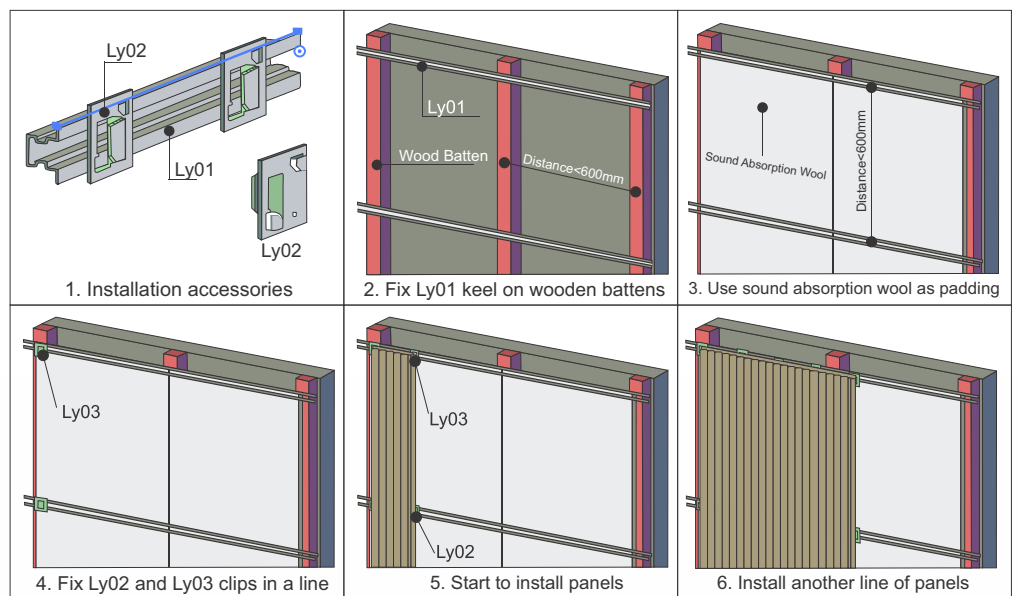

TURKISH ACOUSTIC

TURCOWOOD

Wooden Panel Acoustical Systems

TURKISH ACOUSTIC

TURCOWOOD

Wooden Panel Acoustical Systems

For world-class sound absorption & reverberation control, Turkish Turcwood Wooden panels offer the best solution. These panels are a wide range of perforated, grooved wooden wall & ceiling panels. These are available in a standard range of veneers and laminate surfaces. Their design is durable and offer invisible interlocking and concealed fixing systems to ensure a seamless fit.

TURCOWOOD *Wooden Panel Acoustical Systems*

FEATURES

- Excellent Sound Absorption & Reverberation Control
- Fire Rated & Low Formaldehyde
- High Impact & Durable
- Black Felt Backing
- Invisible Interlocking & Concealed Fixing System

FIXING DETAILS

Linear Grooved Panels

Cross-section Structure

Installation: Lightweight Steel Keel System

Perforated Tiles

Installation System I (with gap)

Cross-section Structure

Installation System II (without gap)