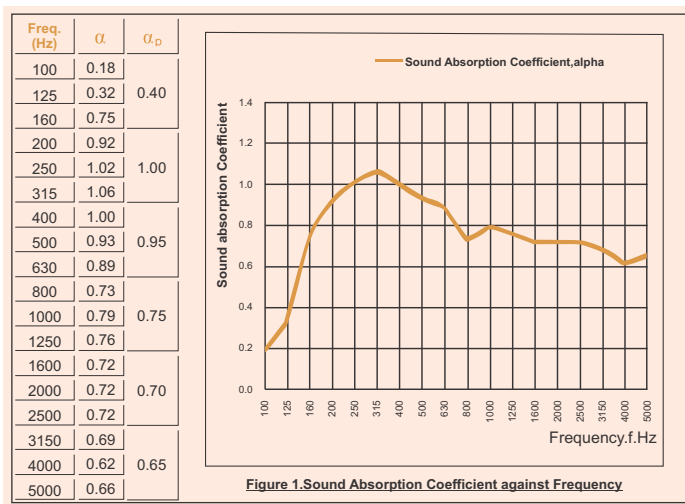

Linear Groove 13-3: NRC of 0.86 with Acoustic backing & Gap of 100mm.