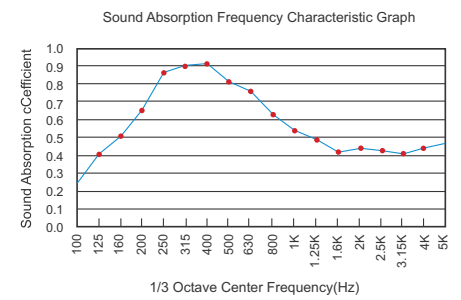

Pattern:16-16-6