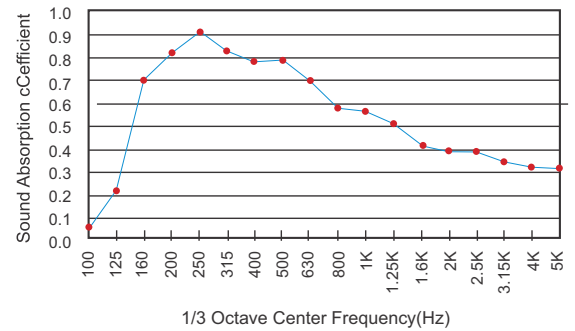

Linear Groove 13-3: NRC of 0.86 with Acoustic backing & Gap of 100mm.