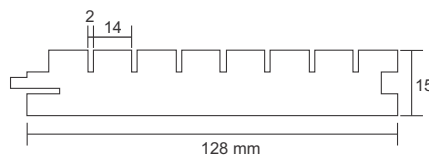

(Pattern 14-2) Perforation Rate:7.5%