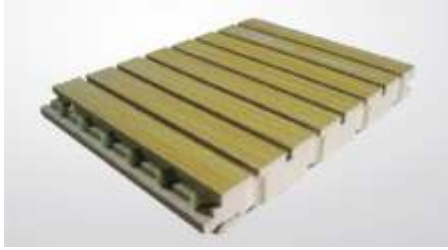

ABSORPTION COEFFICIENT

TURKISH ACOUSTIC

Absorption Coefficient

Pattern 13-3