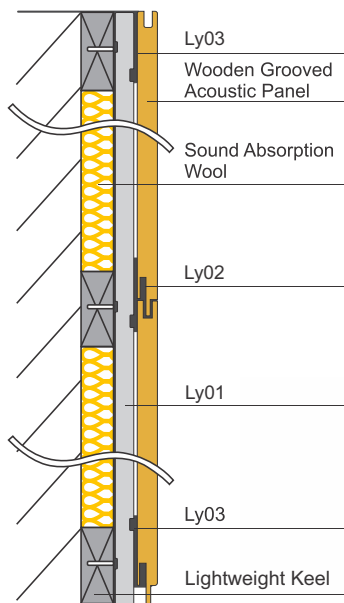

TURKISH ACOUSTIC

TURCOWOOD

Wooden Panel Acoustical Systems

TURKISH ACOUSTIC

TURCOWOOD

Wooden Panel Acoustical Systems

For world-class sound absorption & reverberation control, Turkish Turcwood Wooden panels offer the best solution. These panels are a wide range of perforated, grooved wooden wall & ceiling panels. These are available in a standard range of veneers and laminate surfaces. Their design is durable and offer invisible interlocking and concealed fixing systems to ensure a seamless fit.

FIXING DETAILS

Linear Grooved Panels

Cross-section Structure

Installation: Lightweight Steel Keel System

Perforated Tiles

Installation System I (with gap)

Cross-section Structure

Installation System II (without gap)