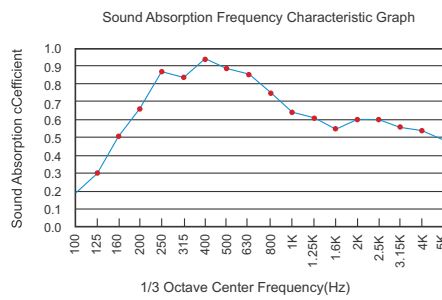

Cross-section Structure

ABSORPTION COEFFICIENT

TURKISH ACOUSTIC

Absorption Coefficient

Pattern 13-3

(Pattern 13-12) Perforation Rate:12%

Pattern 14-2

(Pattern 14-2) Perforation Rate:7.5%