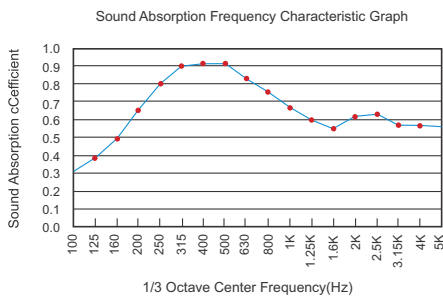

Cross-section Structure

ABSORPTION COEFFICIENT

TURKISH ACOUSTIC

Absorption Coefficient

Pattern 13-3

(Pattern 13-12) Perforation Rate:12%

Pattern 14-2

(Pattern 14-2) Perforation Rate:7.5%