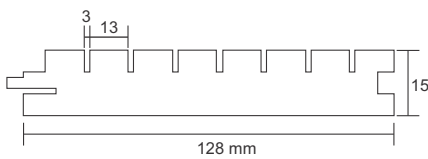

(Pattern 13-12) Perforation Rate:12%