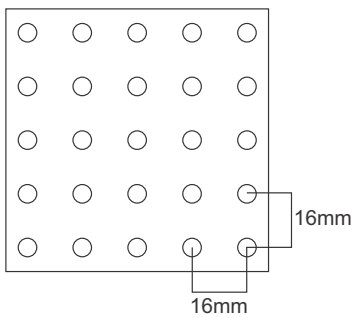

Pattern:16-16-6